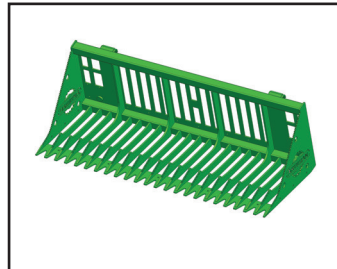

UNIVERSAL CANOPY

Lightweight ROPS-Mount Aluminum canopy features integrated handles with quick-release latch for easy removal. Turn the canopy to the rear-facing position for shade while operating the backhoe.

HYDRAULIC SPLITTER MANIFOLDS

Double or Triple configurations of our Grapple require one of these manifolds to split the hydraulic fluid to each cylinder.

ROCK BUCKETS & ADD-ON GRAPPLE

Tine Spacing: 2"

Tines: 3/8" AR400

Capacity: 2,000 Lbs.

Tooth Bar: 1/4" AR400

Tractors: under 40 HP

Tubing: ASTM A500
Structural Steel

Side & Mounting Plates:
1/4" Hot Rolled Steel

54" Rock Bucket for
Skid Steer Quick Attach - Black

ROCK BUCKET ADD-ON GRAPPLE

**PROVIDES CLAMPING FORCE FOR
PULLING LARGE STONES OUT OF THE
GROUND, WHILE PREVENTING THEM
FROM ROLLING OUT OF THE BUCKET.**

54" Rock Bucket for
John Deere Quick Attach - Green

Weight: ~190 Lbs.
Inside Width: ~54"
Inside Height: ~16"
Inside Depth: 22"
Green Powder Coat