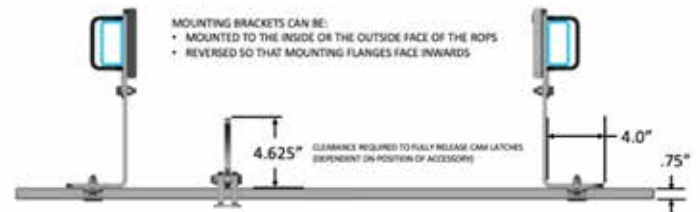

ROPS-MOUNT TOOL BAR SYSTEM

Chainsaw Mount, Cooler Holder, Fuel Can Holder
Mounted on the Artillian Elite ROPS-Mount Tool Bar, 42"
(Tools Not Included)

EMPOWER YOUR TRACTOR

MOUNTS TO SQUARE OR RECTANGULAR ROPS STRUCTURES.

The tool bar is the key component in the Artillian ROPS-mount tool system.

The mounting brackets allow the bar to stay parallel to the ground no matter what angle a given rops structure has in either direction, providing true universality.

Cam Lever Latches

Simple and versatile – mix & match any combination of attachments. Cam lever latches built directly into each Artillian component allow you to mount, move or remove attachments in seconds!

Closed | Open

ROPS BAR-MOUNT ATTACHMENTS

Tool Rack, 4 Yard Tools

Holds up to 4 long-handle tools.

Mounts horizontally or vertically with cam latches. No tools required.

Includes 8 rubber mini quick clamps open and close easily to add or remove tools.