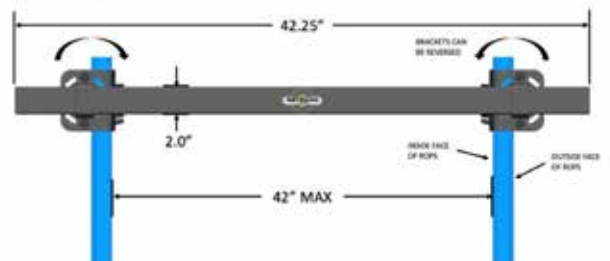

ROPS-MOUNT TOOL BAR SYSTEM

Chainsaw Mount, Cooler Holder, Fuel Can Holder
Mounted on the Artillian Elite ROPS-Mount Tool Bar, 42"
(Tools Not Included)

EMPOWER YOUR TRACTOR

MOUNTS TO SQUARE OR RECTANGULAR ROPS STRUCTURES.

The tool bar is the key component in the Artillian ROPS-mount tool system.

The mounting brackets allow the bar to stay parallel to the ground no matter what angle a given rops structure has in either direction, providing true universality.

Cam Lever Latches

Simple and versatile – mix & match any combination of attachments. Cam lever latches built directly into each Artillian component allow you to mount, move or remove attachments in seconds!

Closed | Open

ROPS BAR-MOUNT ATTACHMENTS

Tool Rack, 4 Yard Tools

Holds up to 4 long-handle tools.

Mounts horizontally or vertically with cam latches. No tools required.

Includes 8 rubber mini quick clamps open and close easily to add or remove tools.