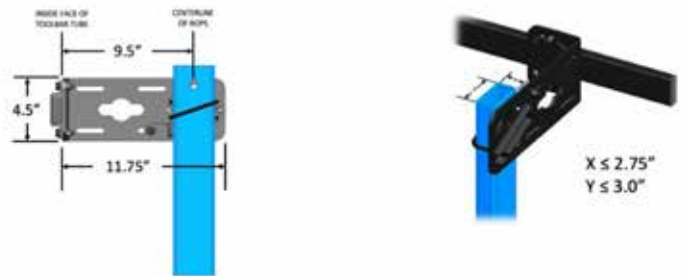

ROPS-MOUNT TOOL BAR SYSTEM

Chainsaw Mount, Cooler Holder, Fuel Can Holder
Mounted on the Artillian Elite ROPS-Mount Tool Bar, 42"
(Tools Not Included)

EMPOWER YOUR TRACTOR

MOUNTS TO SQUARE OR RECTANGULAR ROPS STRUCTURES.

The tool bar is the key component in the Artillian ROPS-mount tool system.

The mounting brackets allow the bar to stay parallel to the ground no matter what angle a given rops structure has in either direction, providing true universality.

Closed | Open

ROPS BAR-MOUNT ATTACHMENTS

Tool Rack, 4 Yard Tools

Holds up to 4 long-handle tools.

Mounts horizontally or vertically with cam latches. No tools required.

Includes 8 rubber mini quick clamps open and close easily to add or remove tools.

Chainsaw Mount

Holds chainsaws with bar lengths 14" +

"Scabbard" style mount features 10-gauge steel with high-strength polyethylene contact areas for added protection of the bar and chain.

Fuel Can Holder